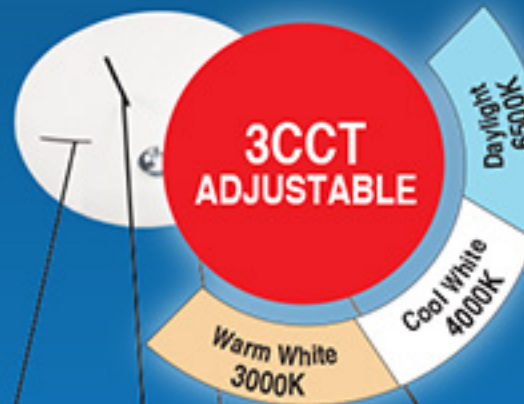

12W | 1200lm | LED
Ø200 x 42mm
6000K | Iron + PVC

ULMSCF00055
R339⁰⁰

18W | 1800lm | LED
Ø300 x 60mm
6000K | Iron + PVC

ULMSCF00056
R359⁰⁰

24W | 2400lm | LED
Ø300 x 42mm
6000K | Iron + PVC

ULMSCF00057
R399⁰⁰

28W | 2800lm | LED
Ø400 x 42mm
6000K | Iron + PVC

IP54

ULMSCF00059
R339⁰⁰

12W | 1200lm | LED
Ø200 x 42mm
3CCT Adj | Iron + PVC

ULMSCF00059
R339⁰⁰

18W | 1800lm | LED
Ø300 x 42mm
3CCT Adj | Iron + PVC

ULMSCF00060
R459⁰⁰

28W | 2800lm | LED
Ø400 x 42mm
3CCT Adj | Iron + PVC

ULMSCF00074
R259⁰⁰

230V | 3 x GU10
Round Base
Spot Light Fitting White | Lamps not included

PXCDD4006-1M-WH
R2,499⁰⁰

230VAC | 36W | LED
Pendant Fitting
600 x 600 x 85mm
3CCT Adjustable